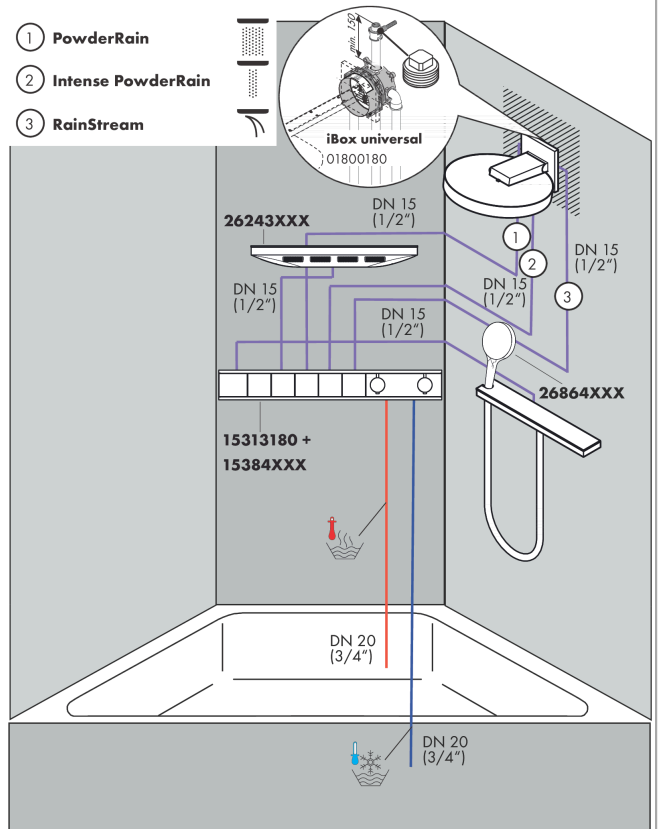

Rainfinity
Overhead shower 250 3jet with wall connector
Surfaces: **Chrome**   Article Number: **26232000**

Installation examples

Rainfinity 360 3jet
26234XXX

Rainfinity 250 3jet
26232XXX