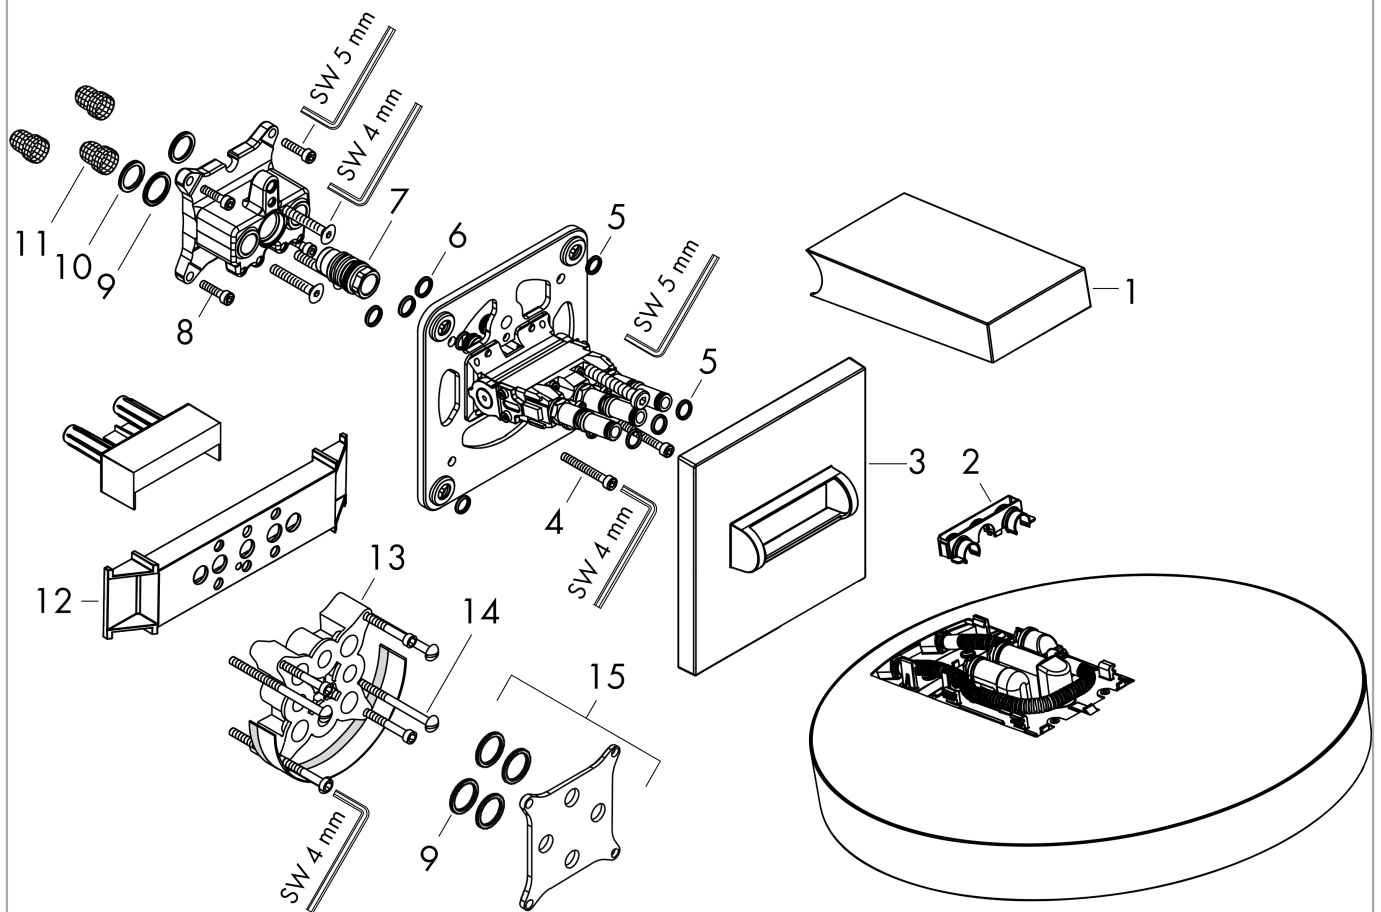

Rainfinity
Overhead shower 250 3jet with wall connector
 Surfaces: **Chrome** Article Number: **26232000**

Description

product features

- consists of: overhead shower, wall connector
- shower head size: 250 mm
- spray type: PowderRain, Intense PowderRain, RainStream
- projection 273 mm
- middle spray disc: 151 mm
- frame: metal
- material spray disc: aluminium
- spray disc surface: graphite
- shower head vertically inclinable by 10-30°
- maximum flow rate at 3 bar: 20 l/min
- flow rate PowderRain spray (at 3 bar): 20 l/min
- flow rate Intense PowderRain (at 3 bar): 18 l/min
- flow rate RainStream spray (at 3 bar): 16 l/min
- minimum flow pressure: 1,7 bar
- the 3 spray zones must be controlled via 3 valves or a diverter valve with 3 outlets
- overhead shower removable for cleaning
- installation: wall-mounted - for installation on iBox

Technology

Design awards

reddot award 2019
best of the best

Product image

Scale drawing

Rainfinity
Overhead shower 250 3jet with wall connector
 Surfaces: **Chrome** Article Number: **26232000**

Flowchart

The consumption was measured in combination with the appropriate fittings (thermostat/mixer/in-wall valve) to reflect actual application in practice.

Exploded Drawing

Year of production: >07/19

Rainfinity
Overhead shower 250 3jet with wall connector
 Surfaces: **Chrome** Article Number: **26232000**

Spare part list

Year of production: >07/19

Pos.	Description	Article Number	Price	PU
1	cover	93524000	-	1
2	cramp	93525000	-	1
3	escutcheon	93523000	-	1
4	hexagon socket screw M5x40	97673000	-	1
5	O-ring 9x2	98119000	-	1
6	O-ring 10x2	98170000	-	1
7	O-ring 17x2	98199000	-	1
8	set of screws	96525000	-	1
9	O-ring 18x2	98181000	-	1
10	O-ring 16x2	98133000	-	1
11	filter	98513000	-	1
12	fit-up aid	92540000	-	1
13	extension 25 mm	13595000	-	1
14	set of fixing screws	97747000	-	1
15	compensation set 1°	95521000	-	1
a	concealed item	01800180	-	1