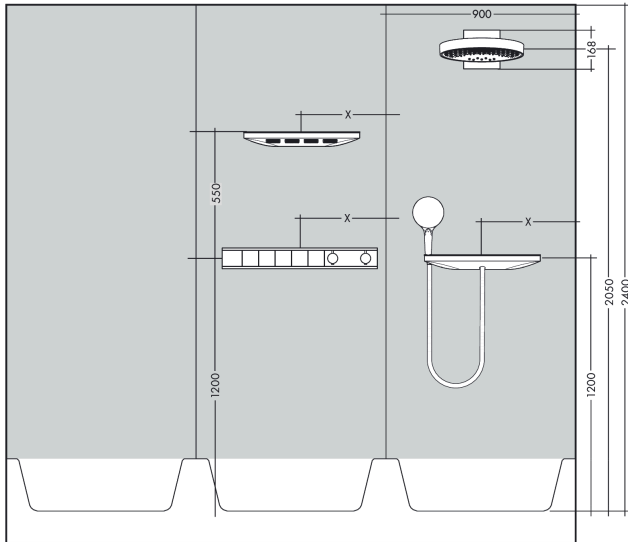

Rainfinity
Overhead shower 250 3jet with wall connector
Surfaces: **Chrome**   Article Number: **26232000**

Installation examples

Rainfinity 360 3jet
26234XXX

Rainfinity 250 3jet
26232XXX