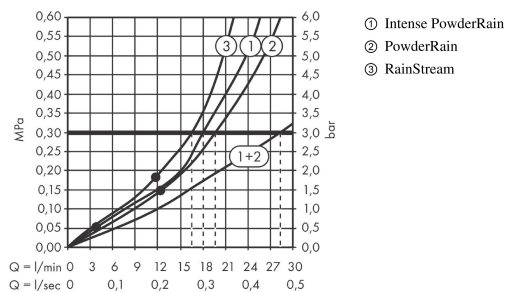

Rainfinity
Overhead shower 250 3jet with wall connector
 Surfaces: **Chrome** Article Number: **26232000**

Description

product features

- consists of: overhead shower, wall connector
- shower head size: 250 mm
- spray type: PowderRain, Intense PowderRain, RainStream
- projection 273 mm
- middle spray disc: 151 mm
- frame: metal
- material spray disc: aluminium
- spray disc surface: graphite
- shower head vertically inclinable by 10-30°
- maximum flow rate at 3 bar: 20 l/min
- flow rate PowderRain spray (at 3 bar): 20 l/min
- flow rate Intense PowderRain (at 3 bar): 18 l/min
- flow rate RainStream spray (at 3 bar): 16 l/min
- minimum flow pressure: 1,7 bar
- the 3 spray zones must be controlled via 3 valves or a diverter valve with 3 outlets
- overhead shower removable for cleaning
- installation: wall-mounted - for installation on iBox

Technology

Design awards

reddot award 2019
best of the best

Product image

Scale drawing

Rainfinity
Overhead shower 250 3jet with wall connector
 Surfaces: **Chrome** Article Number: **26232000**

Flowchart

The consumption was measured in combination with the appropriate fittings (thermostat/mixer/in-wall valve) to reflect actual application in practice.