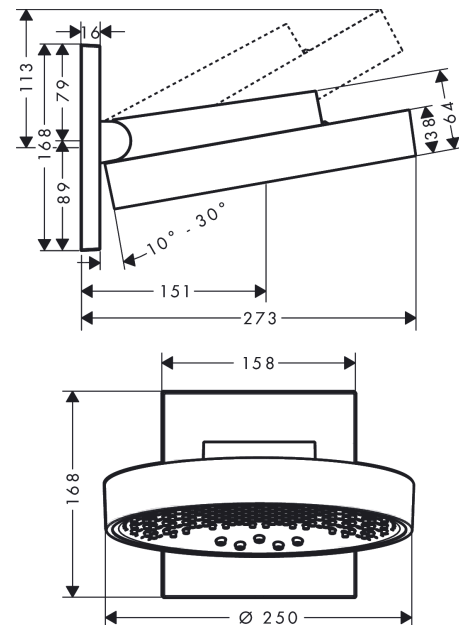

Rainfinity
Overhead shower 250 3jet with wall connector
 Surfaces: **Chrome** Article Number: **26232000**

Description

product features

- consists of: overhead shower, wall connector
- shower head size: 250 mm
- spray type: PowderRain, Intense PowderRain, RainStream
- projection 273 mm
- middle spray disc: 151 mm
- frame: metal
- material spray disc: aluminium
- spray disc surface: graphite
- shower head vertically inclinable by 10-30°
- maximum flow rate at 3 bar: 20 l/min
- flow rate PowderRain spray (at 3 bar): 20 l/min
- flow rate Intense PowderRain (at 3 bar): 18 l/min
- flow rate RainStream spray (at 3 bar): 16 l/min
- minimum flow pressure: 1,7 bar
- the 3 spray zones must be controlled via 3 valves or a diverter valve with 3 outlets
- overhead shower removable for cleaning
- installation: wall-mounted - for installation on iBox

Technology

Design awards

reddot award 2019
best of the best

Product image

Scale drawing

Rainfinity
Overhead shower 250 3jet with wall connector
 Surfaces: **Chrome** Article Number: **26232000**

Flowchart

The consumption was measured in combination with the appropriate fittings (thermostat/mixer/in-wall valve) to reflect actual application in practice.

Exploded Drawing

Year of production: >07/19

Rainfinity
Overhead shower 250 3jet with wall connector
 Surfaces: **Chrome** Article Number: **26232000**

Spare part list

Year of production: >07/19

Pos.	Description	Article Number	Price	PU
1	cover	93524000	-	1
2	cramp	93525000	-	1
3	escutcheon	93523000	-	1
4	hexagon socket screw M5x40	97673000	-	1
5	O-ring 9x2	98119000	-	1
6	O-ring 10x2	98170000	-	1
7	O-ring 17x2	98199000	-	1
8	set of screws	96525000	-	1
9	O-ring 18x2	98181000	-	1
10	O-ring 16x2	98133000	-	1
11	filter	98513000	-	1
12	fit-up aid	92540000	-	1
13	extension 25 mm	13595000	-	1
14	set of fixing screws	97747000	-	1
15	compensation set 1°	95521000	-	1
a	concealed item	01800180	-	1